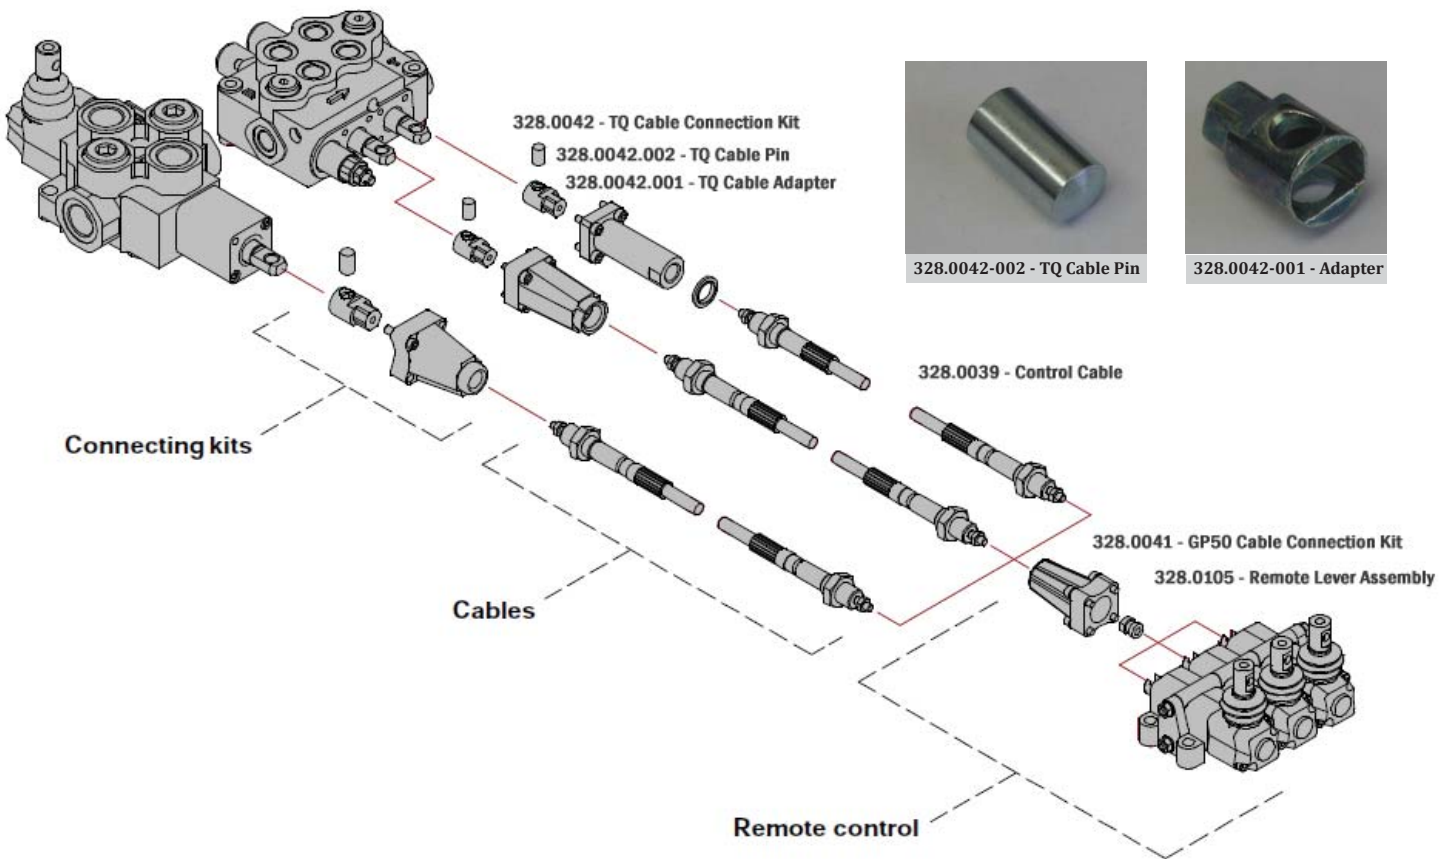

Bennu Hydraulic Mast-Climbing  
 Scaffolding Platform Series #2  
 Hydraulic Control Connections

Office hours: 6:00 AM to 4:30 PM Monday through Friday

328.0042-002 - TQ Cable Pin

328.0042-001 - Adapter

328.0042 - TQ Cable Connection Kit

328.0041 - GP50 Cable Connection Kit